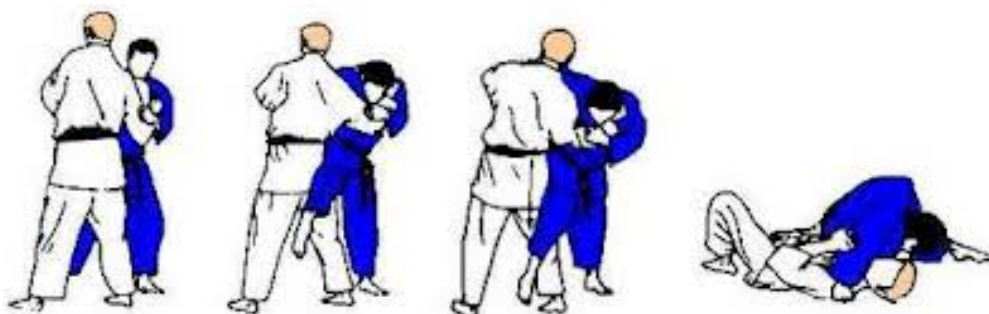

8.KYU BIJELO – ŽUTI POJAS

OSOTO OTOSHI

O GOSHI

O-Goshi